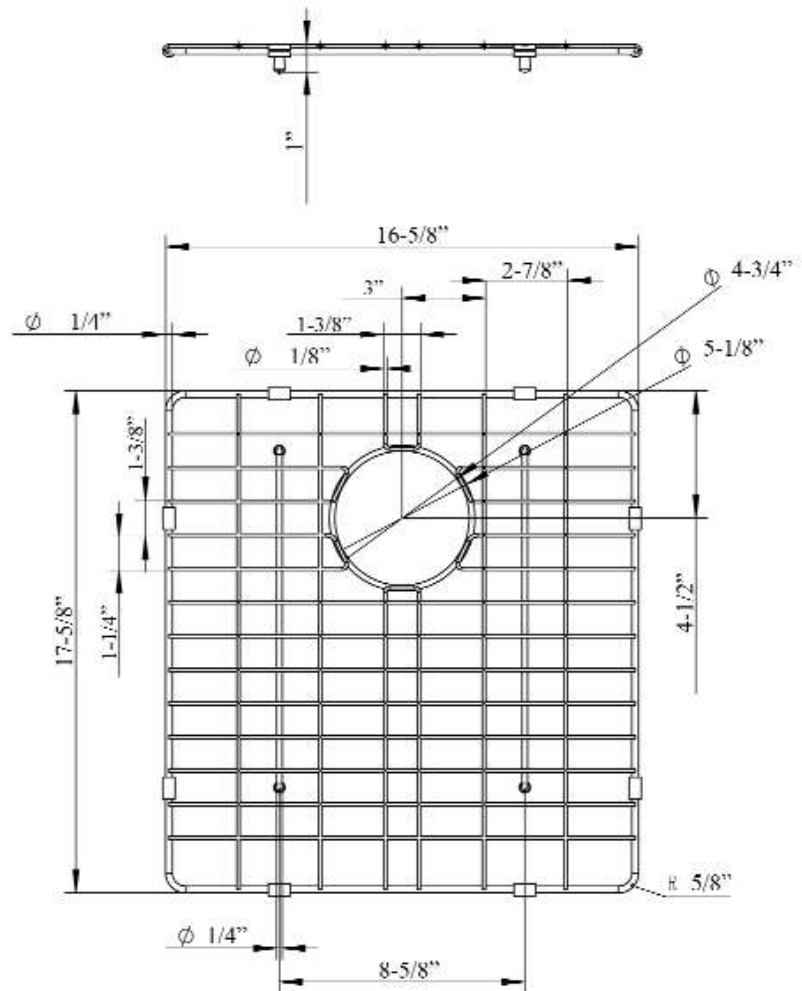

# PSSSB2084 WIRE GRID

Cat. No.  
PSSSB2084-WIRE

## Features:

- ▶ Fits bottom of PSSSB2084 prep sink
- ▶ Rubber Feet Covers Included

## Finishes:

SS Stainless Steel

W: 16-<sup>5</sup>/<sub>8</sub>"  
D: 17-<sup>5</sup>/<sub>8</sub>"  
H: 1"

Drain Hole : 4-<sup>3</sup>/<sub>4</sub>"

Dimensions and specifications subject to change without r